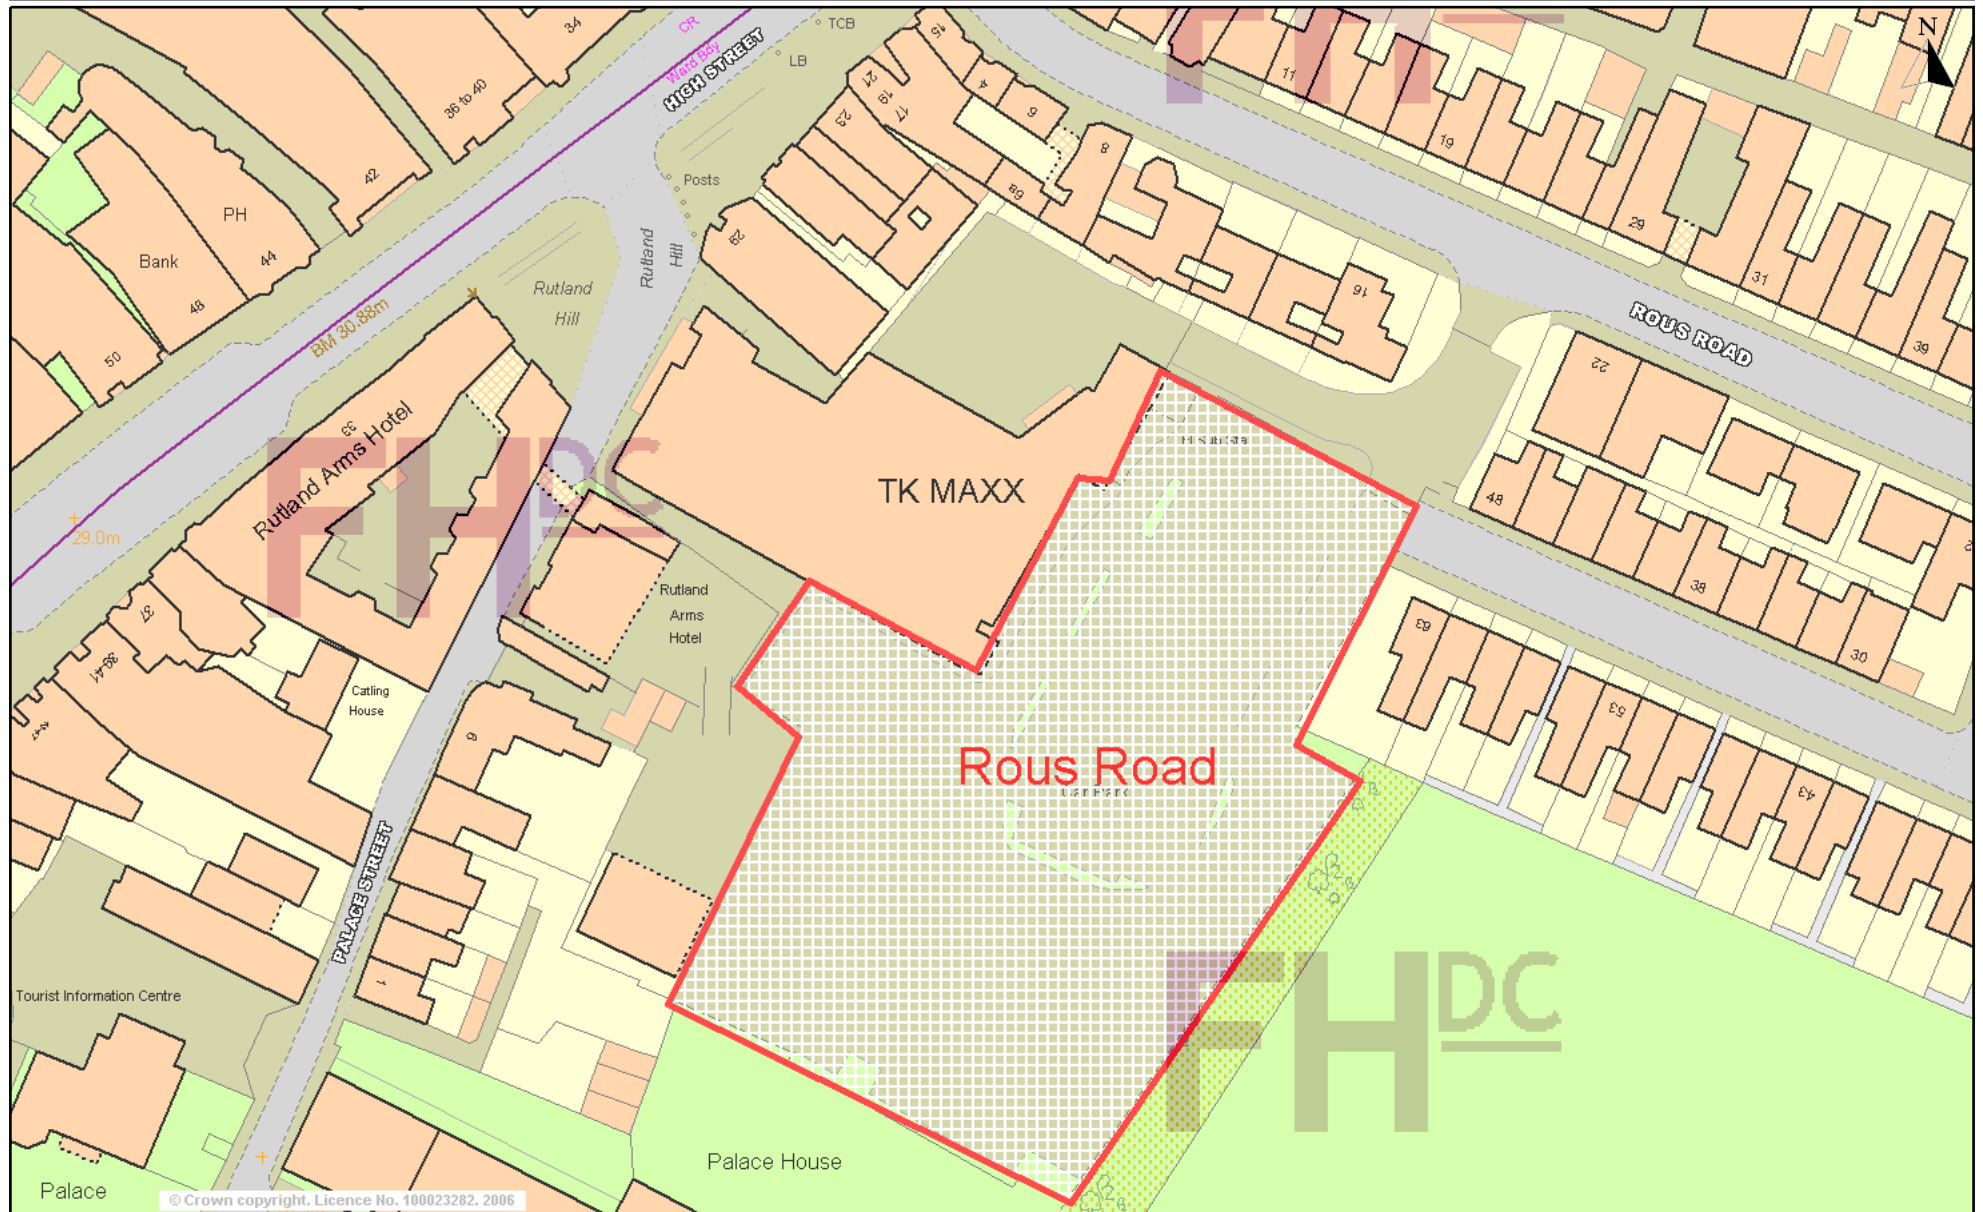

# Rous Road Car Park

© Crown copyright. All rights reserved  
Forest Heath District Council.  
Licence No. 100023282. 2006

Scale 1/965

Date 7/7/2006

Centre = 564545 E 263420 N