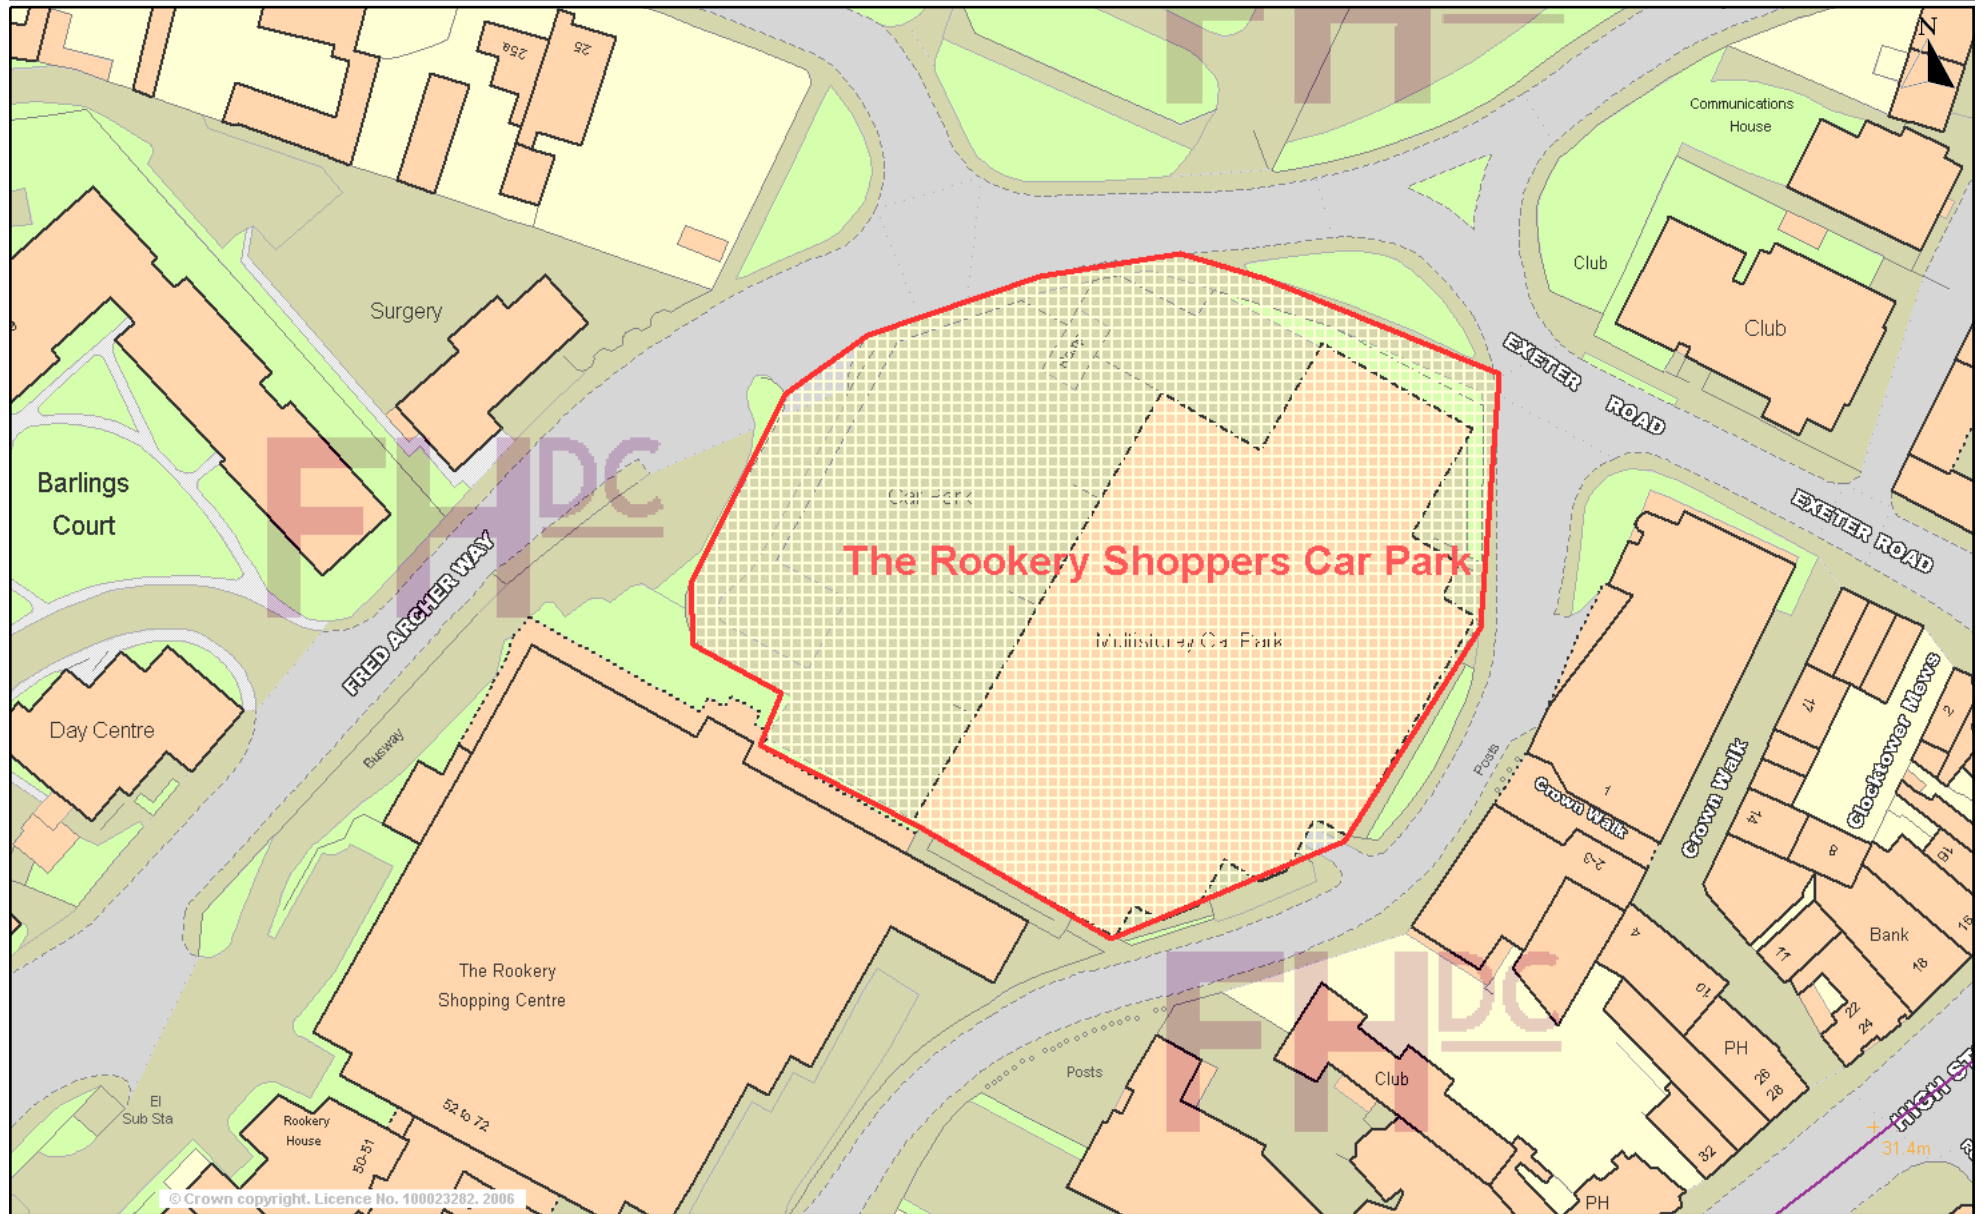

# The Rookery Shoppers Car Park

© Crown copyright. All rights reserved  
Forest Heath District Council.  
Licence No. 100023282. 2006

Scale 1/965

Date 7/7/2006

Centre = 564414 E 263574 N