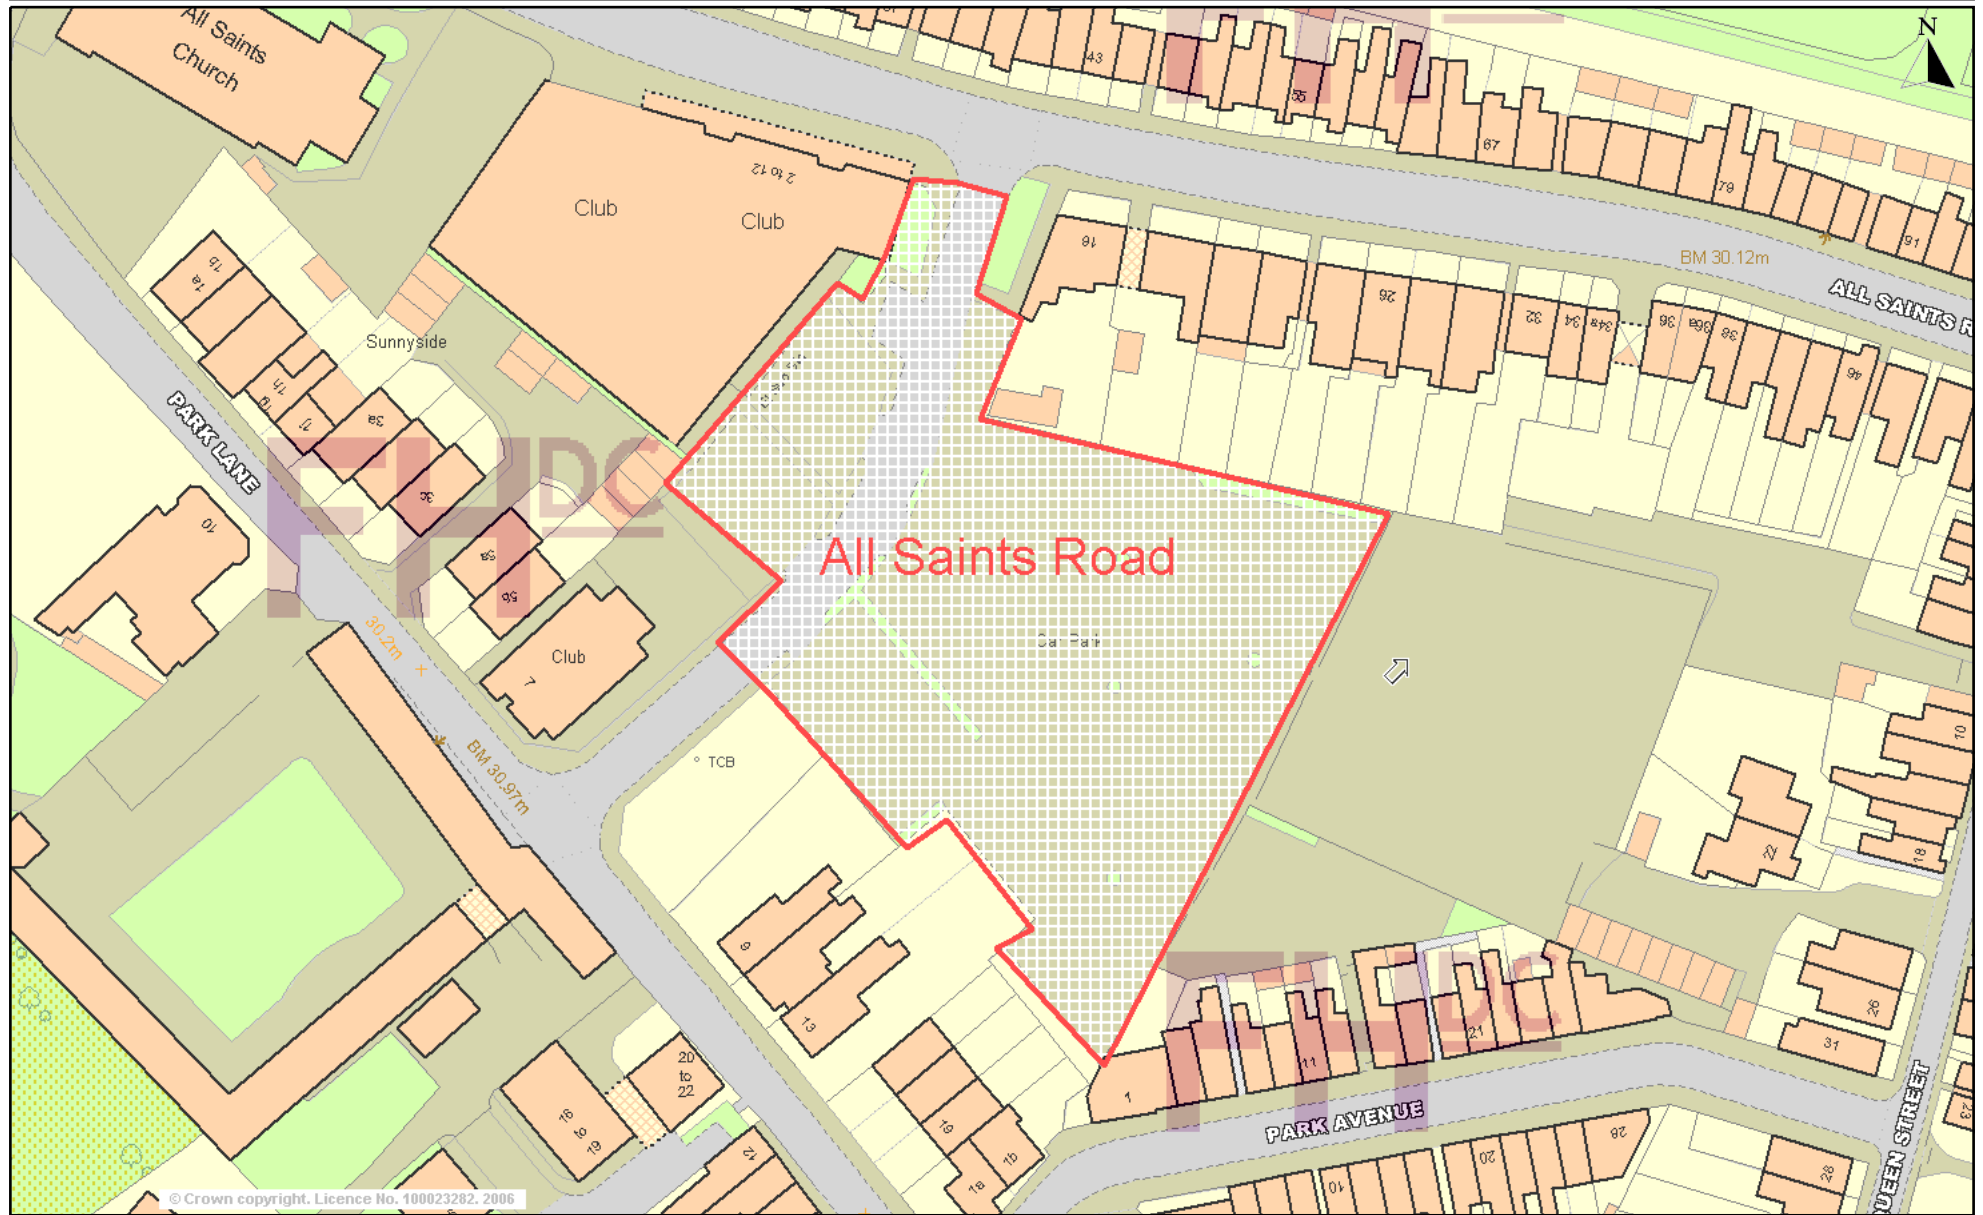

All Saints Road Car Park

© Crown copyright. All rights reserved
Forest Heath District Council.
Licence No. 100023282. 2006

Scale 1/965

Date 7/7/2006

Centre = 564540 E 263200 N