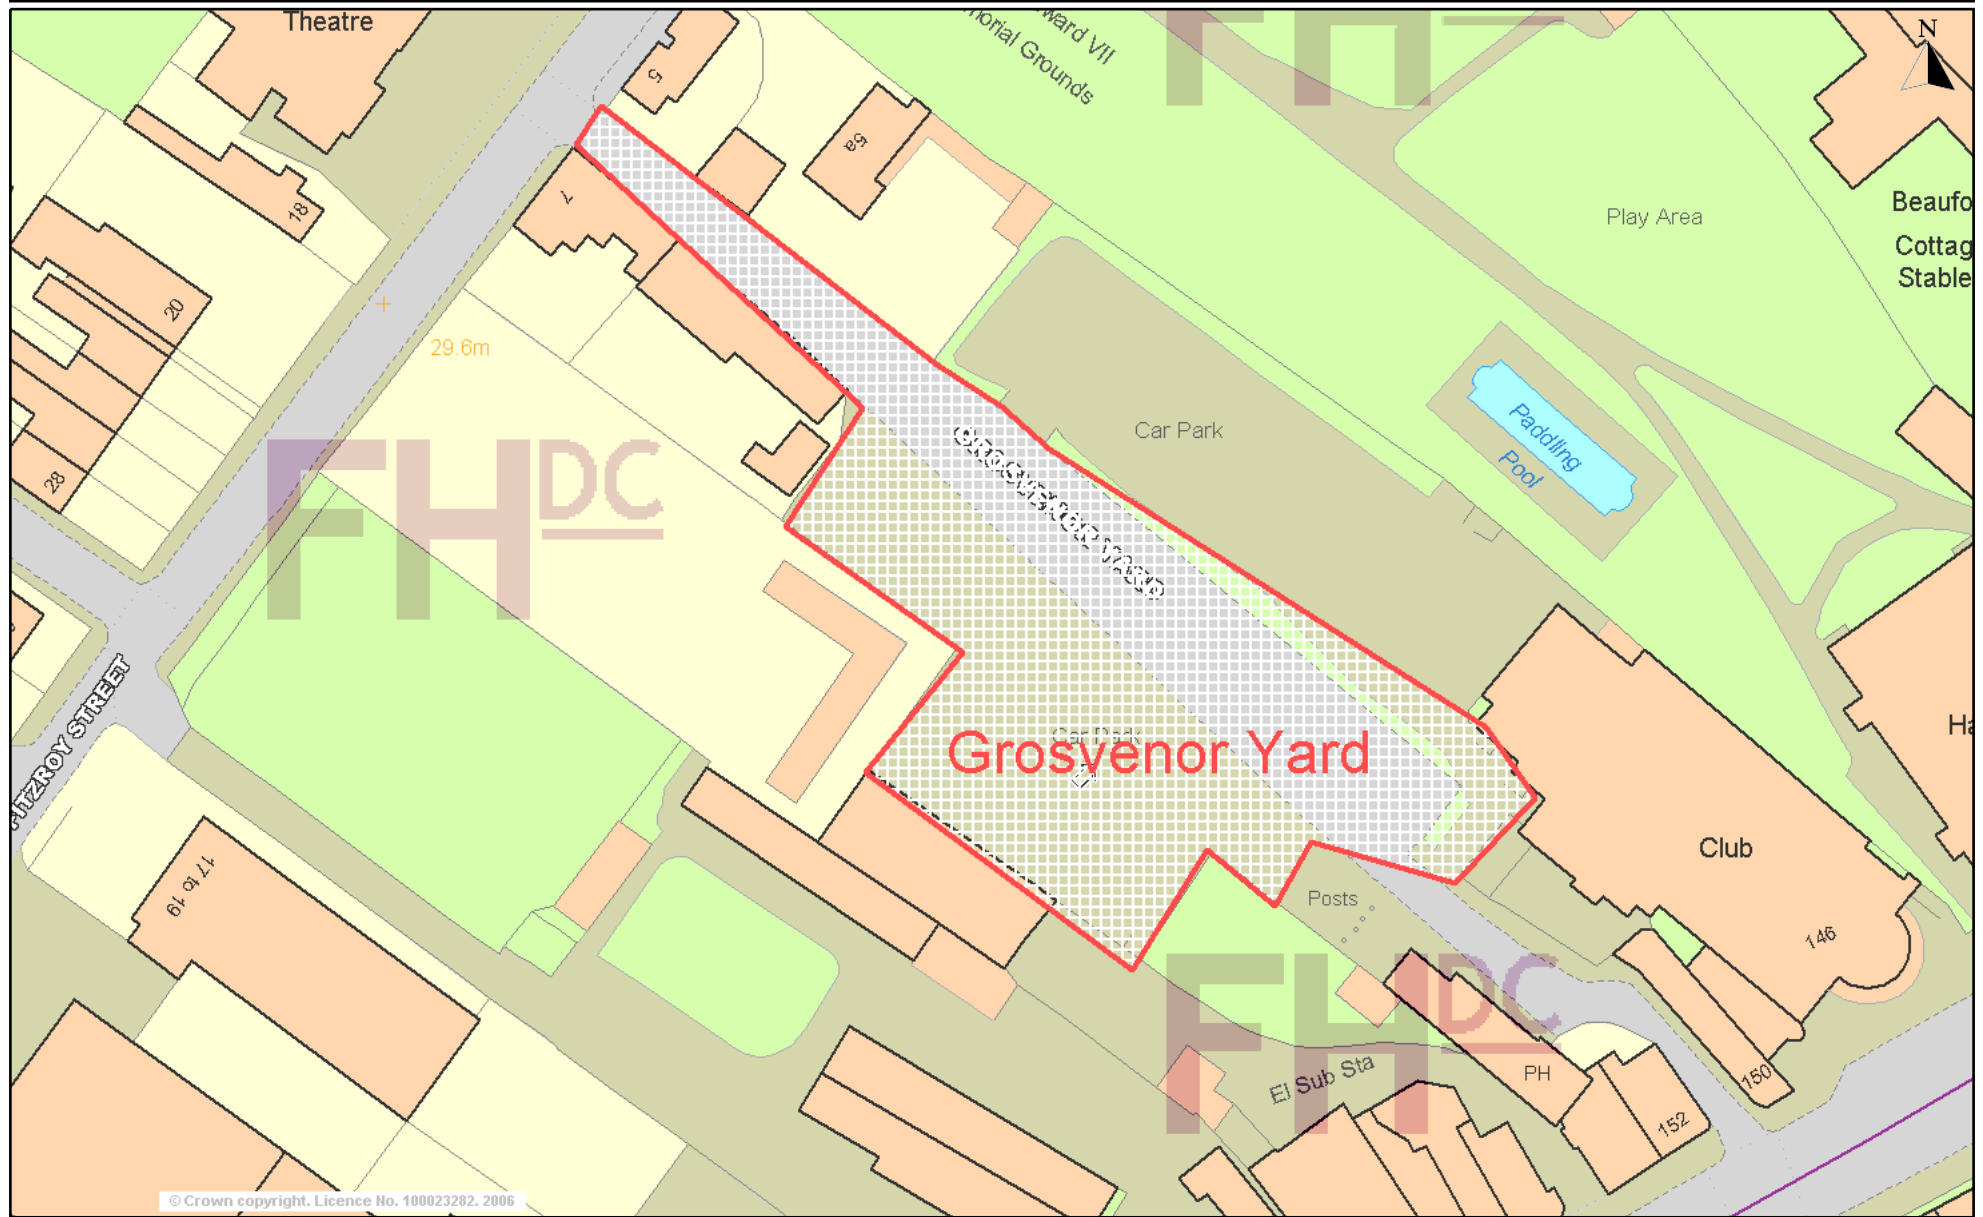

# Grosvenor Yard Car Park

© Crown copyright. All rights reserved  
Forest Heath District Council.  
Licence No. 100023282. 2006

Scale 1/770  
Centre = 564073 E 263277 N

Date 7/7/2006